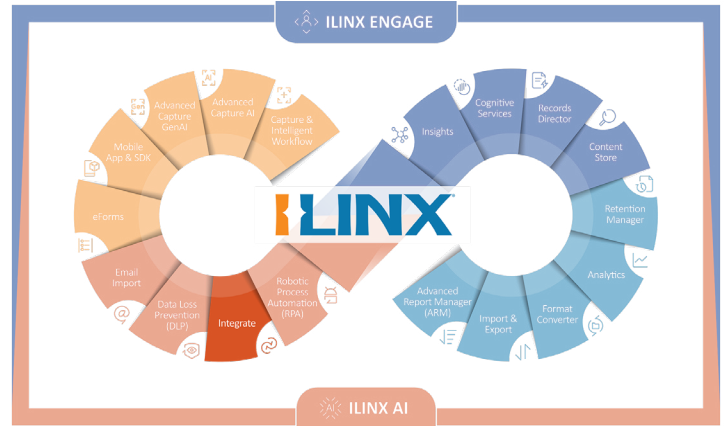

## Content enable any application.

ILINX Integrate is the answer when you encounter barriers to utilizing content. Drive business processes with information from older applications or repositories while simultaneously improving content security and system maintenance. Enable process improvement by accessing content through web applications, database-to-database communication, or environments like Citrix.

### Enable your critical transactions

ILINX Integrate accesses and distributes data with ease, providing a single point between content sources and eliminating keystrokes related to data entry and search and retrieve. Automatically extract data, convert content types and populate third-party applications.

### Facilitate business productivity

Maintain productivity while reducing support and training requirements. The content mapping tool makes it easy to populate data with hotkey, macro, and scripting support. ILINX Integrate runs in the background—letting your users draw on existing expertise in line of business applications.

### Share data without complexity

ILINX Integrate supports pushing and pulling data between applications—integrating with any source or target. Reduce IT burden of building complex integrations requiring 3rd party APIs or support.